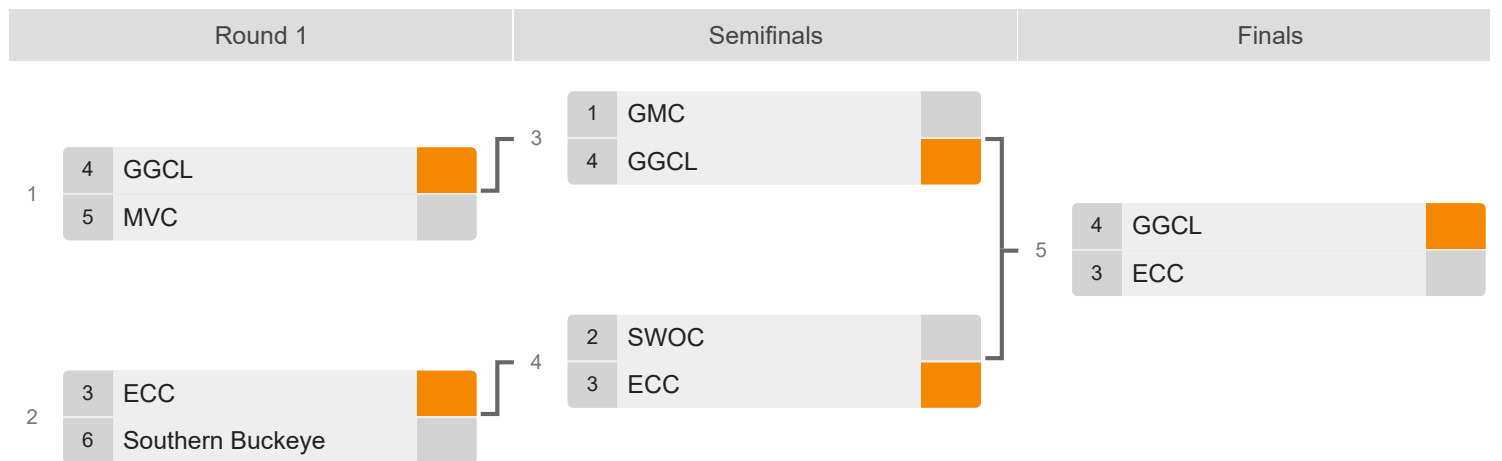

Girl's All-Star Tournament

Colerain Bowl

9189 Colerain Ave - CINCINNATI

(513) 385 8500

Team standing Game 1 and 2

From 4/29/2018, to 4/29/2018, from game 1, to game 2, lanes 13-24
Sort by scratch

4/29/2018

12.30

P	Teams	Hdcp	Games	Lane	Strikes/Spares	Scratch	Total
1	GWOC NORTH 2744	0.00	10	23	77/28	2335	2335
2	GMC 2522	0.00	10	24	63/33	2147	2147
3	CENTRAL BUCKEYE 2461	0.00	10	17	71/23	2125	2125
4	GWOC EAST 2436	0.00	10	21	63/32	2018	2018
5	ECC 2407	0.00	10	19	55/38	2002	2002
6	GWOC WEST 2346	0.00	10	15	51/39	1996	1996
7	SOUTHWEST OHIO 2335	0.00	10	20	60/29	1988	1988
8	SBAAC NATIONAL 2300	0.00	10	14	46/34	1849	1849
9	GCL 2233	0.00	10	22	46/37	1808	1808
10	SBAAC AMERICAN 2157	0.00	10	18	48/30	1778	1778
11	MIAMI VALLEY 2078	0.00	10	13	44/34	1774	1774