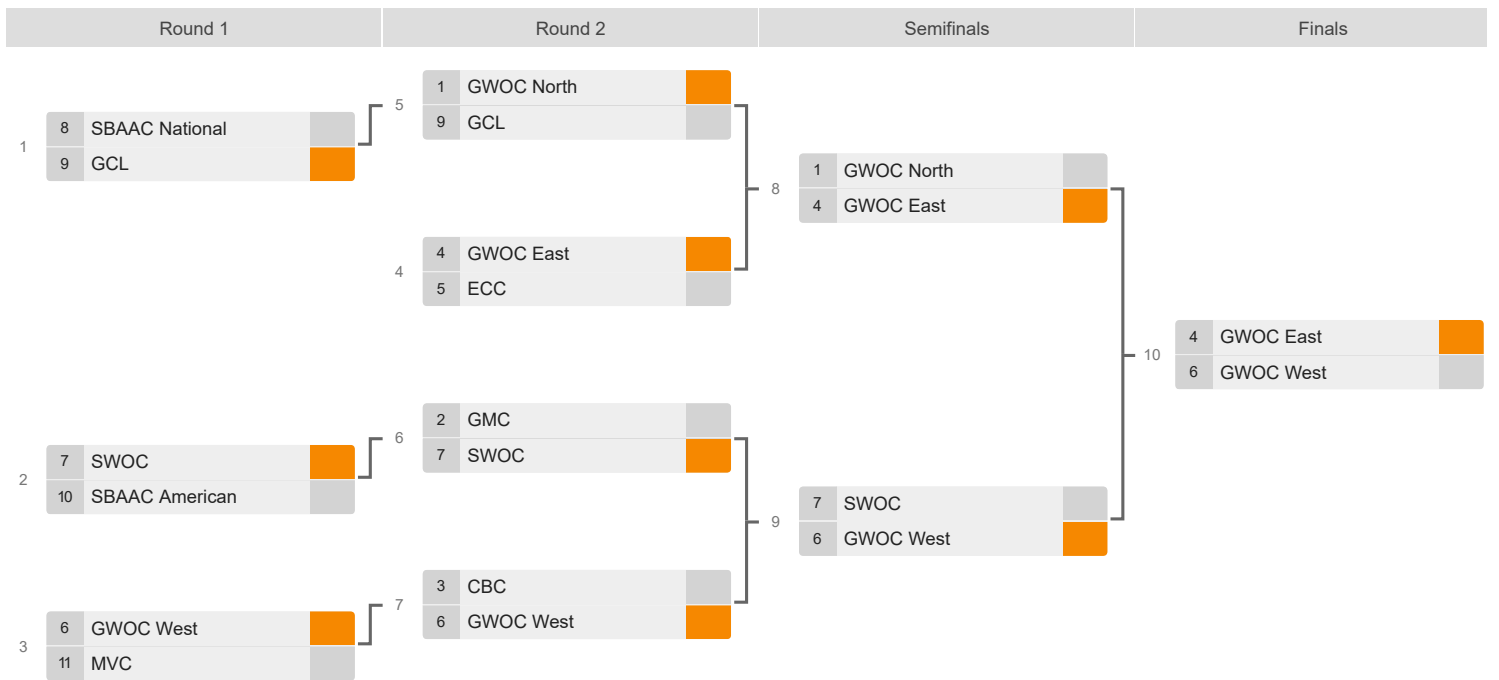

# 2018 All Star Tournament

Hosted By

April 29, 2018

Above: GWOC East, 1st

Above: GWOC West 2nd

Above, Girls Greater Catholic League, 1st Place

Above: ECL, second Place

# Boy's All-Star Tournament