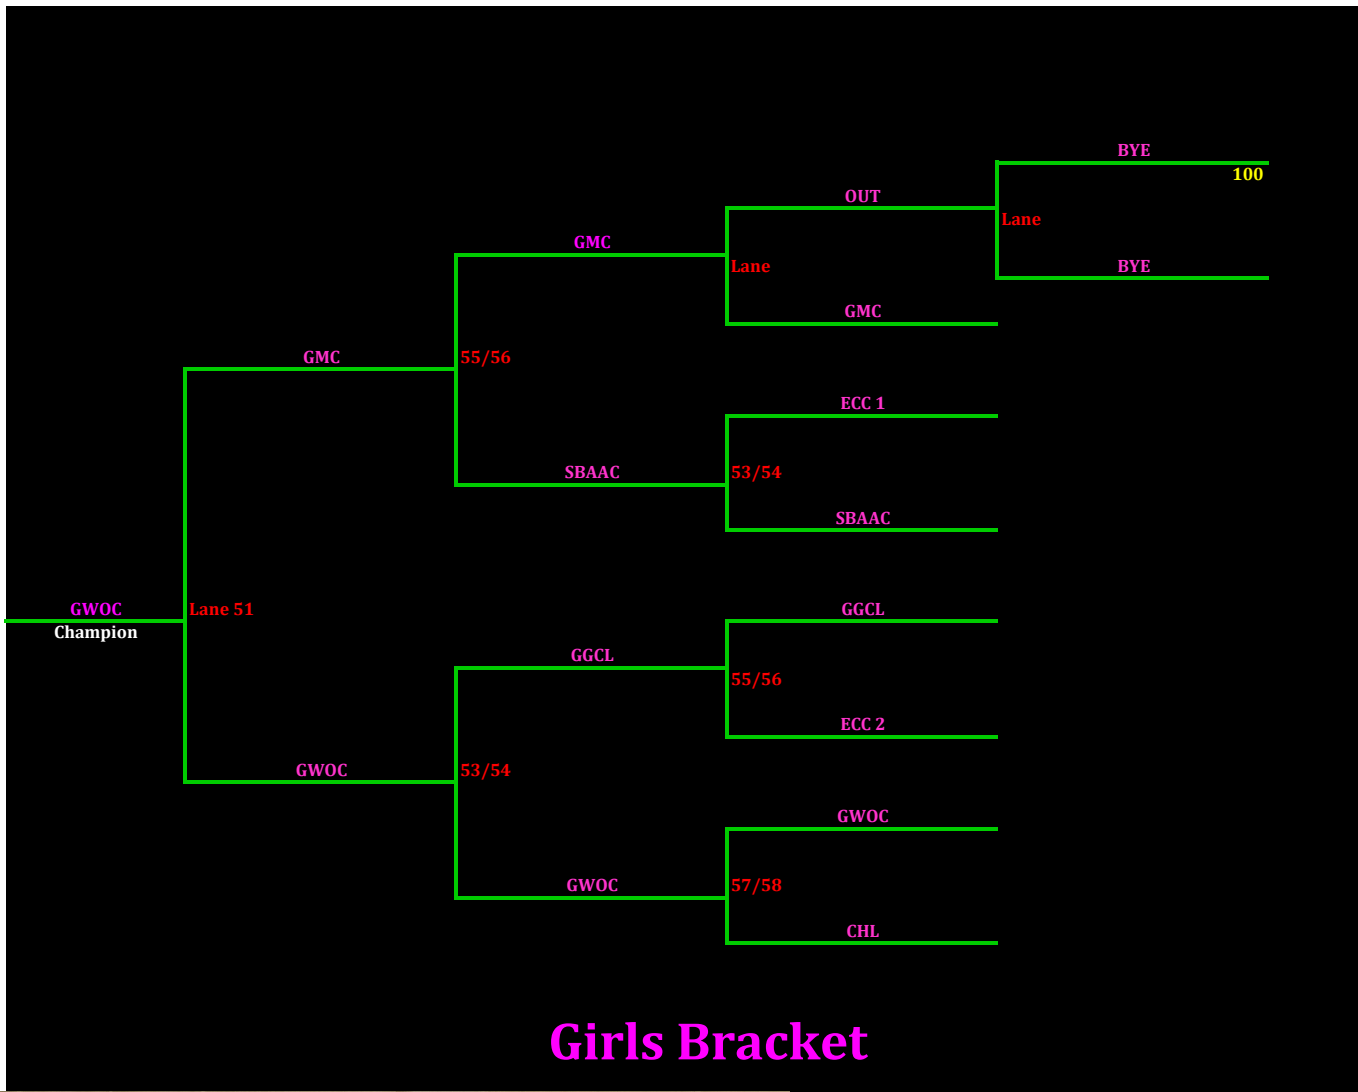

# 2022 High School Bowling All-Star Game

**Special Thanks to TMTBowling, Fehr-Calhoun Proshop,  
BowlingThisMonth.com, and Western Bowl**

**Girls Bracket**

BOYS					
1	GMC 1	1081	1047	1034	3162
2	MVL 1	1070	1026	1026	3122
3	NKAC	1075	1044	964	3083
4	SBAAC	1037	1015	931	2983
5	ECC 1	915	999	983	2897
6	GWOC	995	950	950	2895
7	GCL	925	963	1003	2891
8	CHL	893	893	951	2737
9	GMC 2	877	966	832	2675
10	BYE	0	0	0	0
11	BYE	0	0	0	0
12	BYE	0	0	0	0
GIRLS					
	Game 1	Game 2	Game 3	Total Rnd 1	
1	GMC	981	980	888	2849
2	GGCL	909	926	972	2807
3	GWOC	887	985	811	2683
4	ECC 1	908	781	887	2576
5	SBAAC	805	900	865	2570
6	CHL	848	818	736	2402
7	ECC 2	815	751	829	2395
8	BYE	0	0	0	0
9	BYE	0	0	0	0