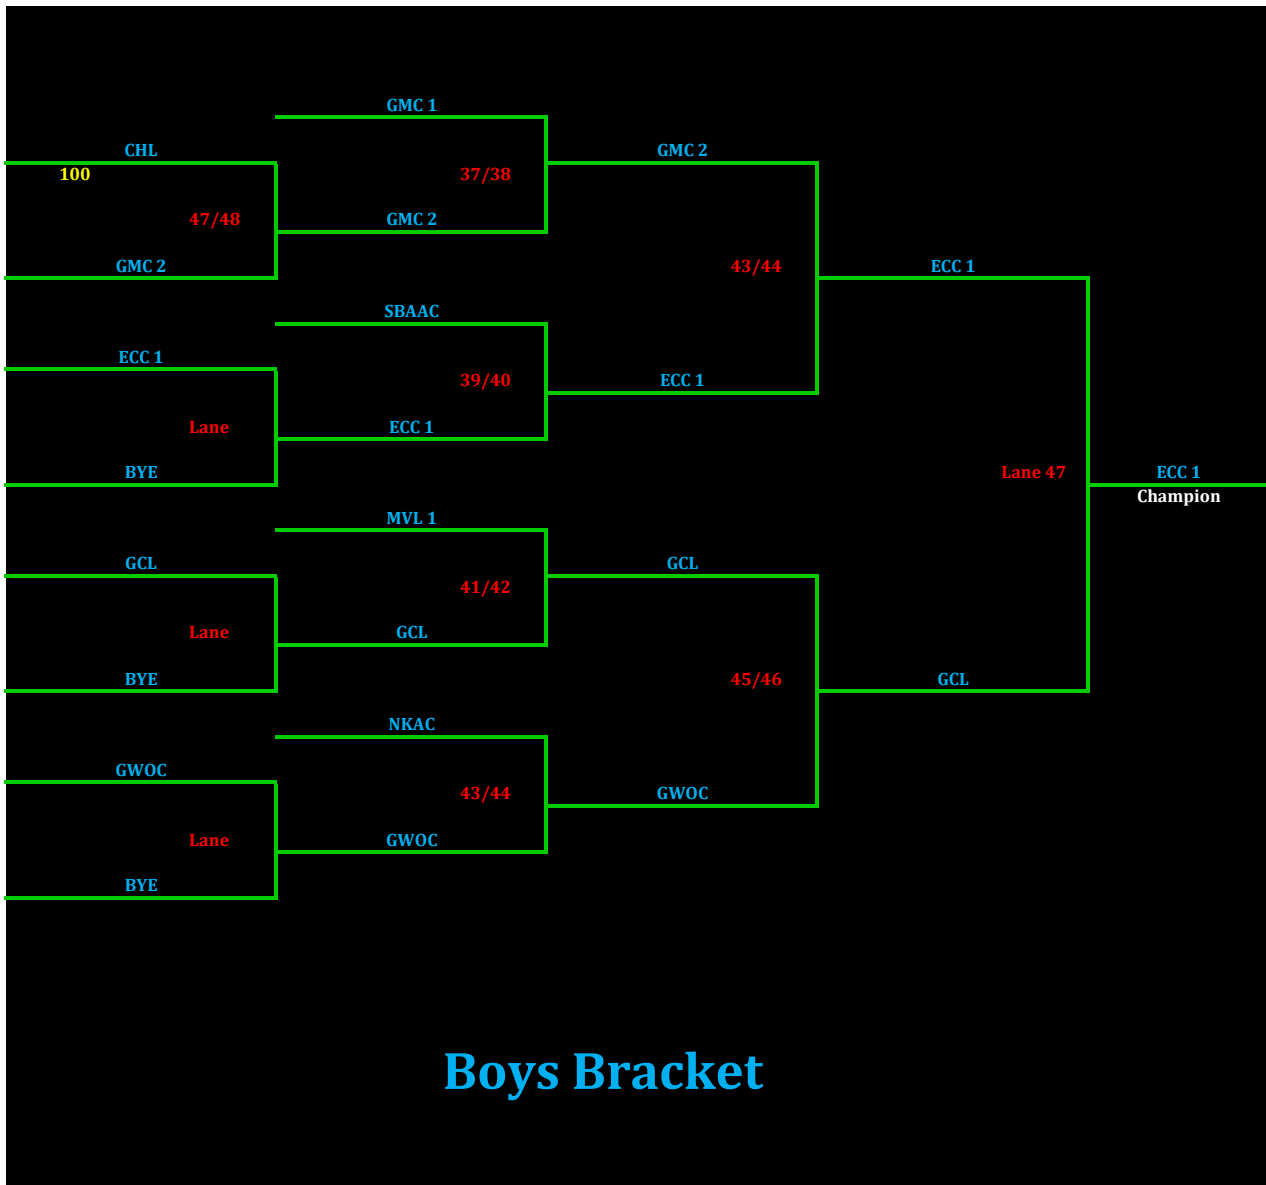

# 2022 High School Bowling All-Star Game

**Special Thanks to TMTBowling, Fehr-Calhoun Proshop,  
BowlingThisMonth.com, and Western Bowl**

**Girls Bracket**

BOYS					
1	GMC 1	1081	1047	1034	3162
2	MVL 1	1070	1026	1026	3122
3	NKAC	1075	1044	964	3083
4	SBAAC	1037	1015	931	2983
5	ECC 1	915	999	983	2897
6	GWOC	995	950	950	2895
7	GCL	925	963	1003	2891
8	CHL	893	893	951	2737
9	GMC 2	877	966	832	2675
10	BYE	0	0	0	0
11	BYE	0	0	0	0
12	BYE	0	0	0	0
GIRLS					
	Game 1	Game 2	Game 3	Total Rnd 1	
1	GMC	981	980	888	2849
2	GGCL	909	926	972	2807
3	GWOC	887	985	811	2683
4	ECC 1	908	781	887	2576
5	SBAAC	805	900	865	2570
6	CHL	848	818	736	2402
7	ECC 2	815	751	829	2395
8	BYE	0	0	0	0
9	BYE	0	0	0	0